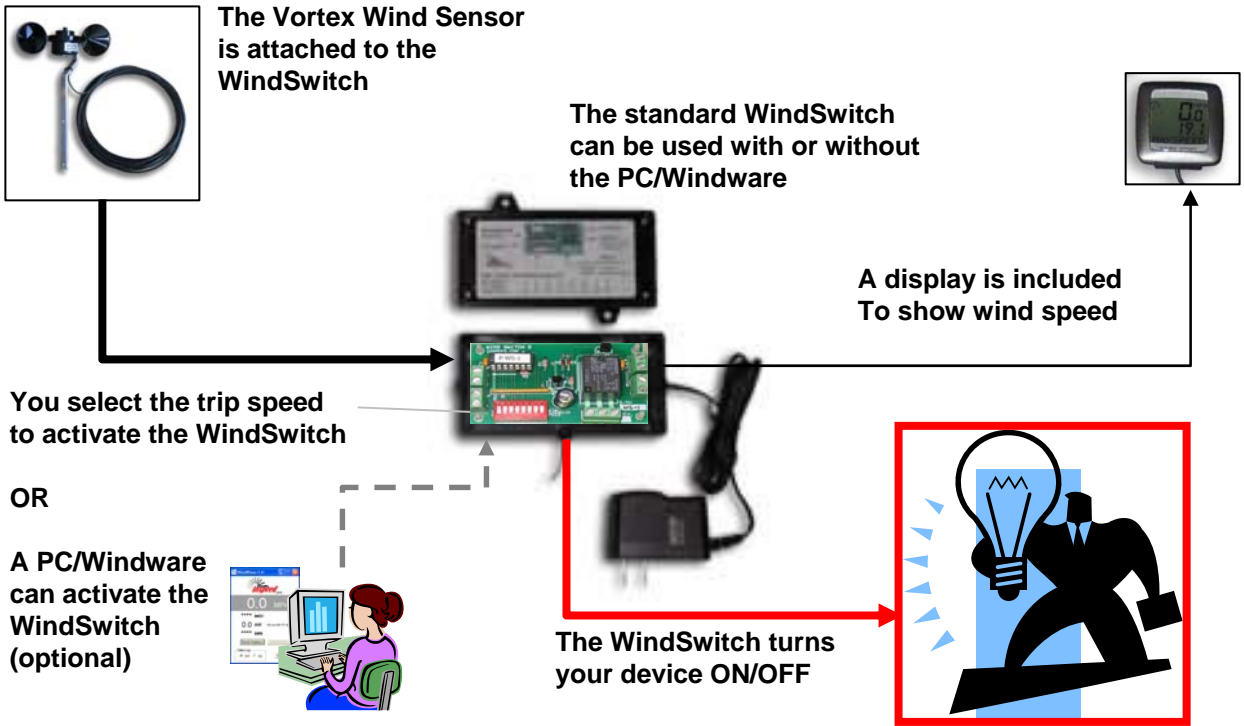

WINDSWITCH Standard Setup (with or without PC)

WINDSWITCH "D" Setup with PC & Windware only